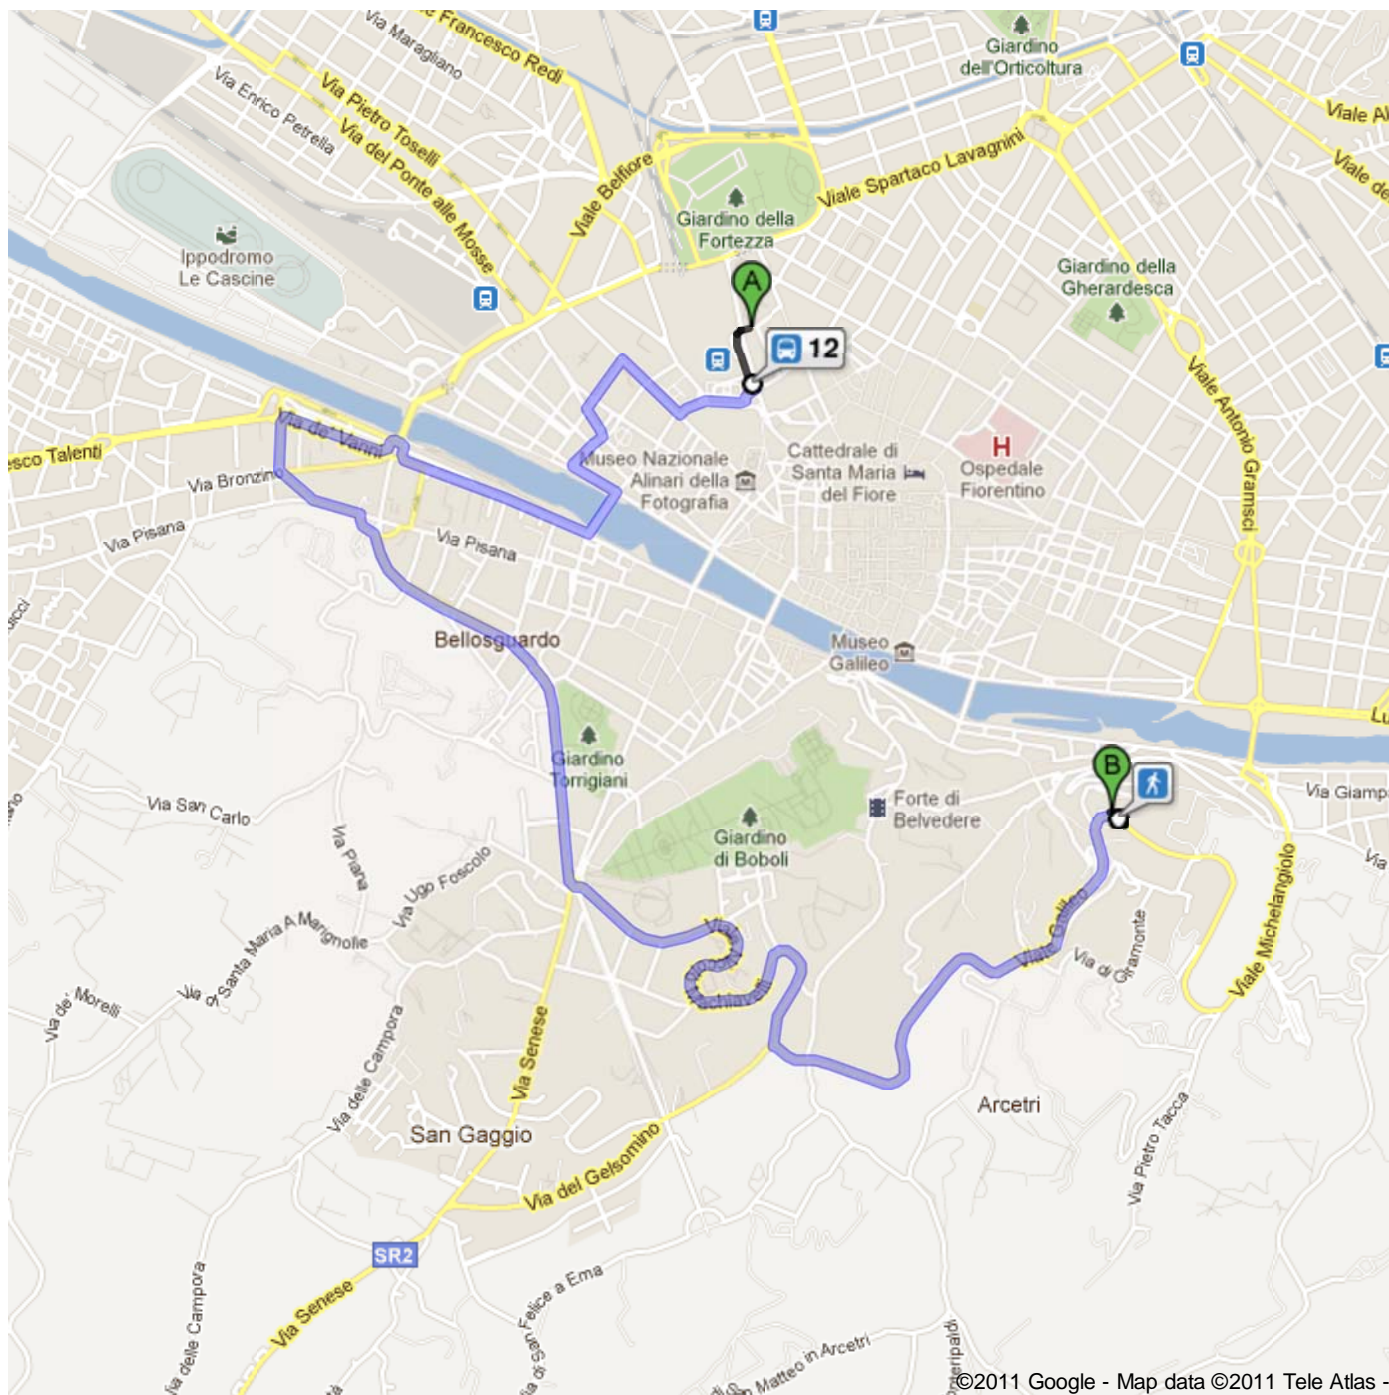

Start **Piazza Adua, 50123 Firenze, Italy**

End **Piazzale Michelangelo**

Viale Michelangiolo, 1, 50125 Florence, Italy

055 27681

When 8/23/11 after 4:12pm

Duration 33 mins total

Save trees. Go green!
Download Google Maps on your phone at google.com/gmm

 Piazza Adua, 50123 Firenze, Italy

 Walk to Park Stazione About 3 mins

Park Stazione 4:20pm - 4:49pm
 Bus - 12 - Stazione-Piazzale Michelangelo towards P. Michelangelo 01 (29 mins, 24 stops)

P. Michelangelo 01 About 1 min
 Walk to Viale Michelangiolo, 1, 50125 Florence, Italy

 **Piazzale Michelangelo**
Viale Michelangiolo, 1, 50125 Florence, Italy - 055 27681

Local agency information: Ataf&Linea

These directions are for planning purposes only. You may find that construction projects, traffic, weather, or other events may cause conditions to differ from the map results, and you should plan your route accordingly. You must obey all signs or notices regarding your route.

Map data ©2011 Tele Atlas