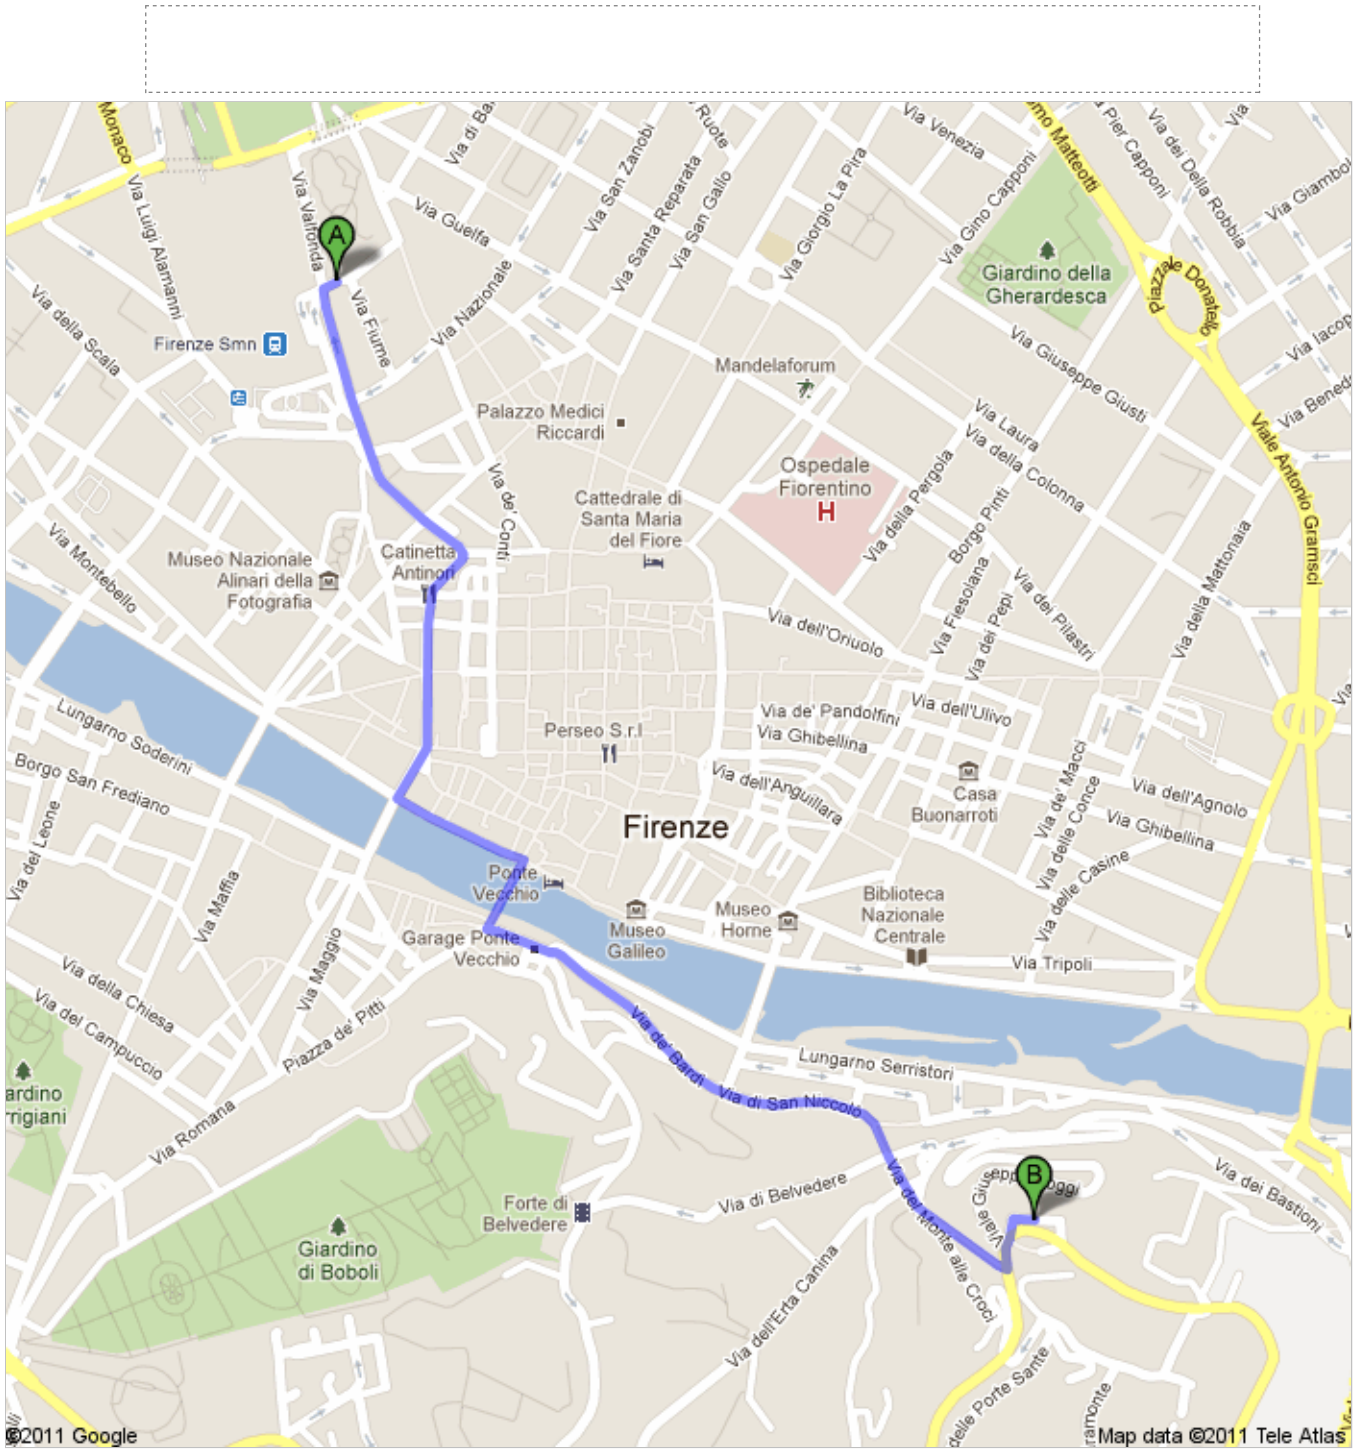

Directions to Piazzale Michelangelo

Viale Michelangiolo, 1, 50125 Florence, Italy - 055 27681

2.8 km – about 35 mins

 Piazza Adua, 50123 Firenze, Italy

1. Head **west** on **Piazza Adua** toward **Via Valfonda** go 28 m
total 28 m

 2. Turn left onto **Piazza della Stazione** go 260 m
About 3 mins total 290 m

3. Continue onto **Piazza dell'Unità Italiana** go 44 m
total 350 m

4. Continue onto **Via Panzani** go 260 m
About 3 mins total 600 m

 5. Turn right onto **Via de' Rondinelli** go 86 m
About 1 min total 650 m

 6. Slight left onto **Piazza degli Antinori** go 64 m
About 1 min total 750 m

7. Continue onto **Via de' Tornabuoni** go 220 m
About 2 mins total 1.0 km

 8. Slight right to stay on **Via de' Tornabuoni** go 110 m
About 1 min total 1.1 km

 9. Turn left onto **Lungarno degli Acciaiuoli** go 250 m
About 3 mins total 1.3 km

 10. Turn right onto **Ponte Vecchio** go 140 m
About 2 mins total 1.5 km